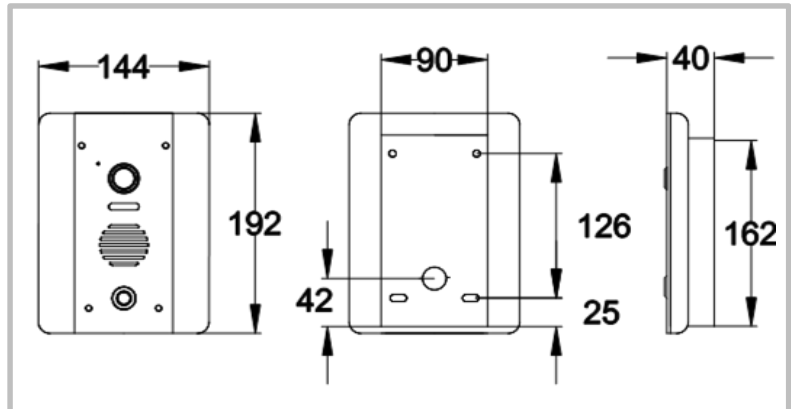

StylusCom

Kits & Part numbers

Styluscom-AB (Architectural Model)

- -Stylish curved architectural model.
- -BS316 marine grade, brushed stainless steel construction with gloss acrylic trim.
- -Kit includes 1 stylus monitor, 1 speech panel and 2 power supplies.