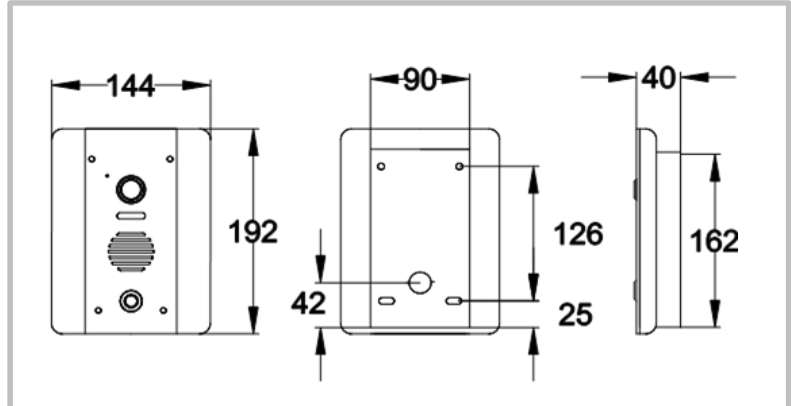

StylusCom

Kits & Part numbers

NEW

Styluscom-AB-CP (Architectural Model)

-Additional architectural door/gate panel.