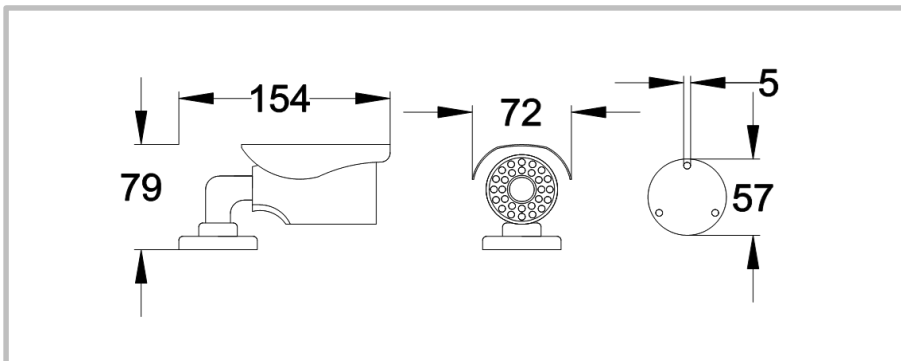

StylusCom

Kits & Part numbers

NEW

Stylus-bullet

- -Black Bullet camera.
- -Day/Night Vision with a 10 metre night range.
- -700 TVL.
- -4mm fixed lens.
- -Power supply not included.

Hard Wired