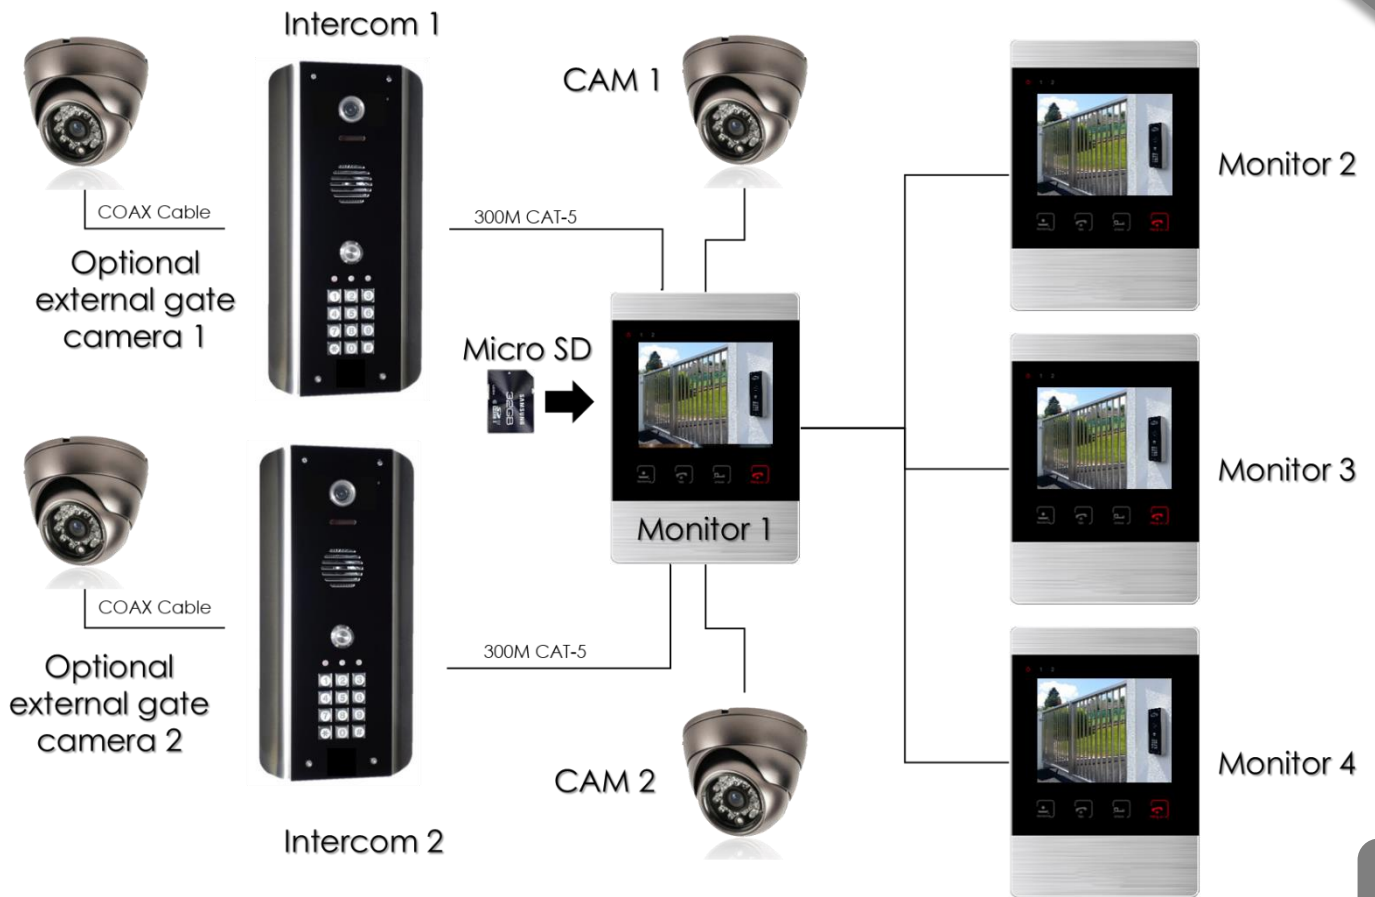

## Smart Intercom System

NEW

Hard Wired

- Combines access control and CCTV in one system.
- Up to 2 gates and 2 CCTV cameras connected to a maximum of 4 monitors.
- Super long range over CAT 5 (300 metres).
- SD Card records stills of visitors/missed callers.
- Option to connect external camera to speech panel for certain applications.
- Easy to wire monitor with wall mounted connection panel.
- 15v dc adaptor included.

NEW

Hard Wired

“COMBINING ACCESS CONTROL WITH HOME SURVEILLANCE”

### Styluscom-AB (Architectural Model)

- Stylish curved architectural model.
- BS316 marine grade, brushed stainless steel construction with gloss acrylic trim.
- Kit includes 1 stylus monitor, 1 speech panel and 2 power supplies.

### Stylus-4

- Additional monitor for larger homes.
- Sleek design, featuring a brushed metal effect finish with a gloss black screen trim.
- Wall mountable hands free design.
- Touch sensitive buttons.
- Volume control.
- 4 inch screen.
- Power supply included.