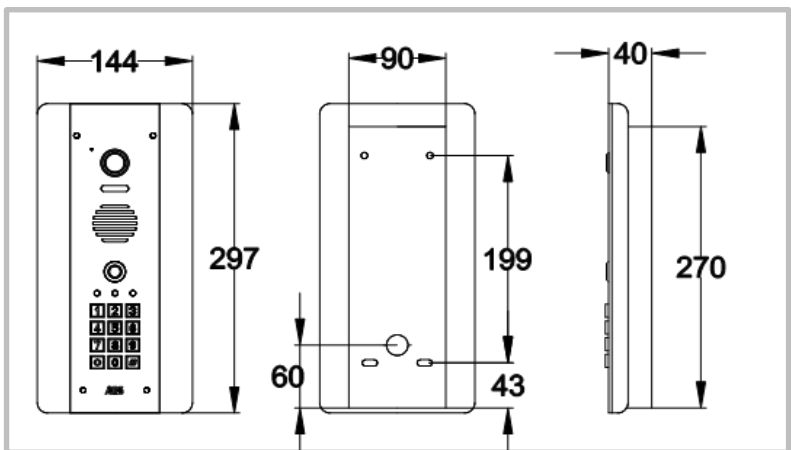

Styluscom-ABK (Architectural Keypad Model)

- -Stylish curved architectural model.
- -BS316 marine grade, brushed stainless steel construction with gloss acrylic trim.
- -Kit includes 1 stylus monitor, 1 speech panel and 2 power supplies.

Hard Wired